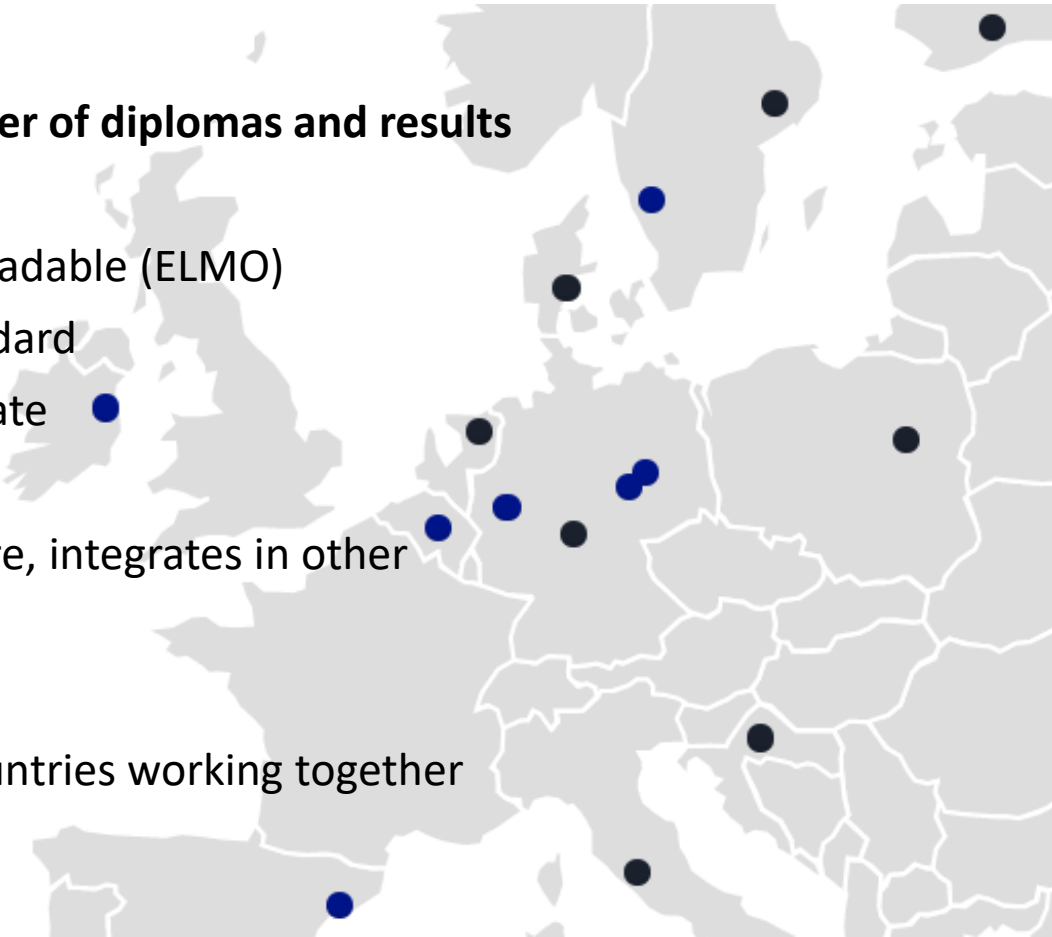

Ministerie van Onderwijs, Cultuur en
Wetenschap

Studentmobiliteit met EMREX

Dienst Uitvoering Onderwijs (DUO)

Jan Joost Norder
Gerald Groot Roessink
Pieter Zeeuw

25 januari 2022

"Enabling digitalization of any process in need of assessment data - before, during and after studies"

- Goes beyond Erasmus+ mobility
- student mobility programs
 - cooperative arrangements e.g. joint degrees, double degrees
 - admission services
 - recruitment solutions
 - credential evaluation
 - authorization

Emrex - Algemeen

- **EU Erasmus project: 2015-2017**
- **Safe, secure and fast electronic transfer of diplomas and results**
- **User-driven approach (GDPR)**
- **Standard data format** and machine readable (ELMO)
- **ELMO** derived from ISO and CEN-standard
- **Open network:** everyone can participate
- **Open Source code** (github)
- **Building block:** uses local infrastructure, integrates in other services and processes
- Makes digitalization possible (xml)
- EMREX User Group: consortium of countries working together

So let's get started by selecting a country!

Choose Your Exchange Country:

	Croatia	Select
	Denmark	Select
	Finland	Select
	▶ Italy	
	Netherlands	Select
	Norway	Select
	▶ Poland	
	Sweden	Select

DEMO

Dank voor de aandacht!