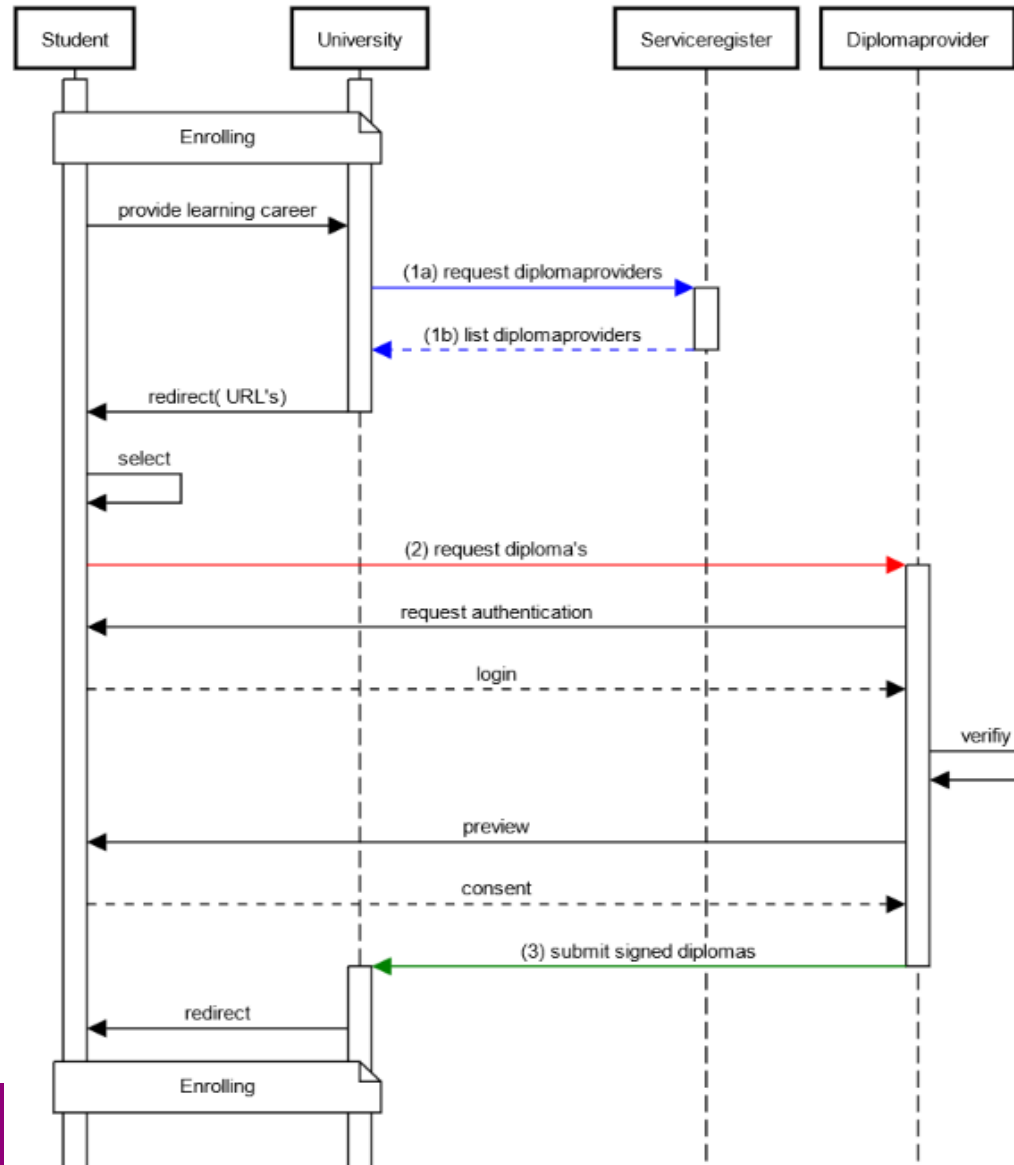

Emrex - Algemeen

- **EU Erasmus project: 2015-2017**
- **Safe, secure and fast electronic transfer of diplomas and results**
- **User-driven approach (GDPR)**
- **Standard data format** and machine readable (ELMO)
- **ELMO** derived from ISO and CEN-standard
- **Open network:** everyone can participate
- **Open Source code** (github)
- **Building block:** uses local infrastructure, integrates in other services and processes
- Makes digitalization possible (xml)
- EMREX User Group: consortium of countries working together

Toepassingsmogelijkheden Emrex

Sequence diagram Emrex

EMP

- POST request

```
<form action="https://app.vitnemalsportalen.no/vp/init" method="POST">  
  <input type="hidden" name="sessionId" value="mysessionid12345">  
  <input type="hidden" name="returnUrl" value="https://postback.url">  
</form>
```