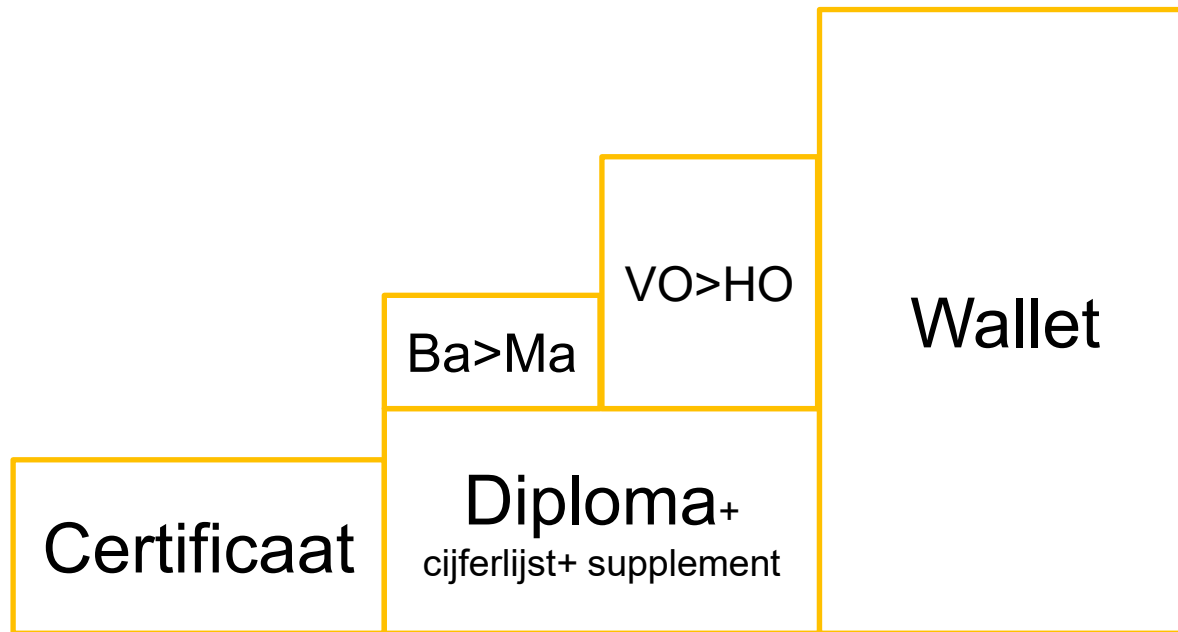

Emrex - Algemeen

- **EU Erasmus project: 2015-2017**
- **Safe, secure and fast electronic transfer of diplomas and results**
- **User-driven approach (GDPR)**
- **Standard data format** and machine readable (ELMO)
- **ELMO** derived from ISO and CEN-standard
- **Open network:** everyone can participate
- **Open Source code** (github)
- **Building block:** uses local infrastructure, integrates in other services and processes
- Makes digitalization possible (xml)
- EMREX User Group: consortium of countries working together

Toepassingsmogelijkheden Emrex

Sequence diagram Emrex

EMP

- POST request

```
<form action="https://app.vitnemalsportalen.no/vp/init" method="POST">  
  <input type="hidden" name="sessionId" value="mysessionid12345">  
  <input type="hidden" name="returnUrl" value="https://postback.url">  
</form>
```